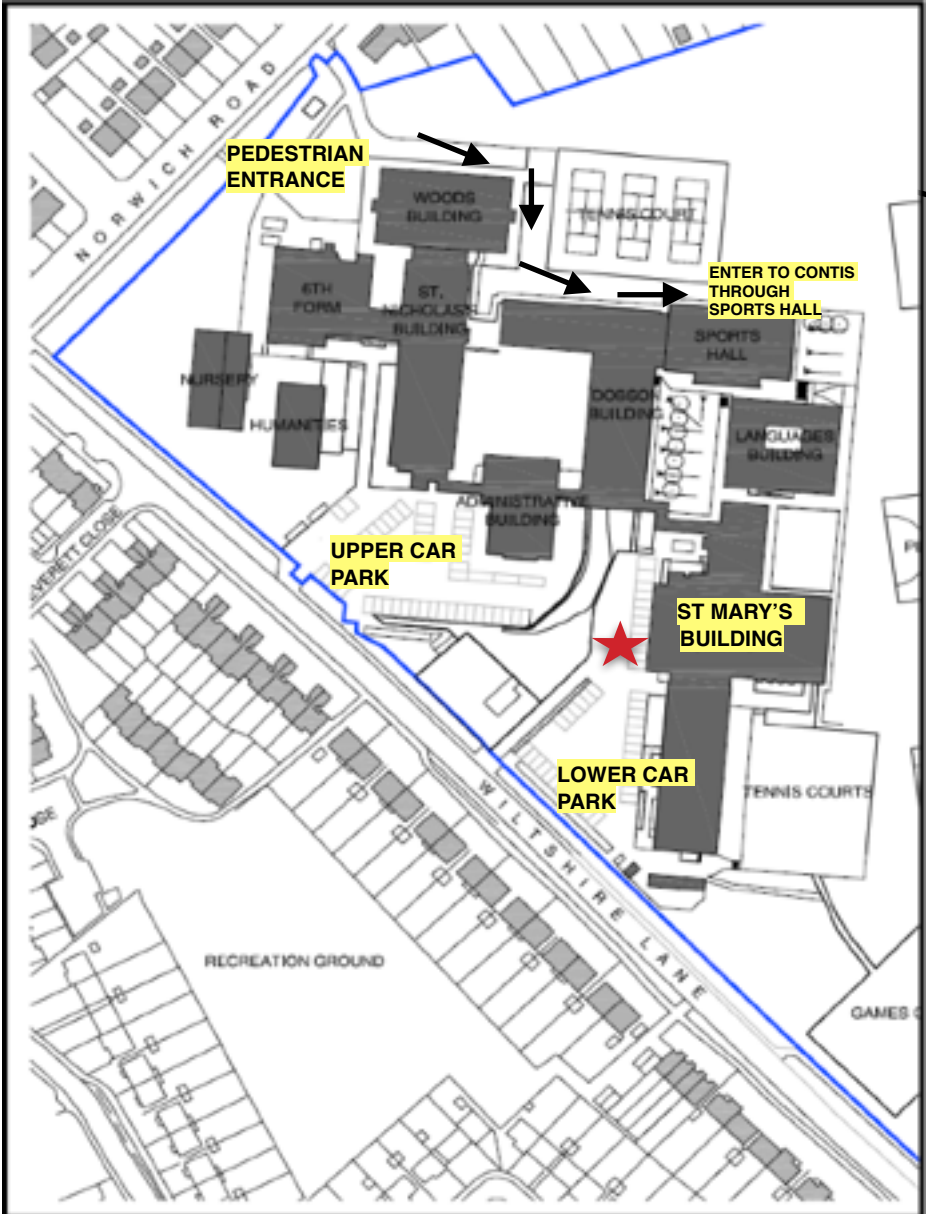

Please see to the left 2 maps showing the location of our new school at Haydon School in Eastcote,

Both Car parks will lead to our entrance, and there is a pedestrian entrance for those on foot/public transport...about a 5 minute walk from the tube and bus stops.

There will be signs directing you to the entrances and people will be on hand to show you to the correct entrance.

From Northolt, take the 282 to Colchester Road. From south harrow, an H12 to granville place and then an H13 to Colchester Road.

All students living in and around Ruislip will know how to get to us but any problems please let me know.

ITALIA CONTI IN ST MARYS, OUR ENTRANCE MARKED WITH